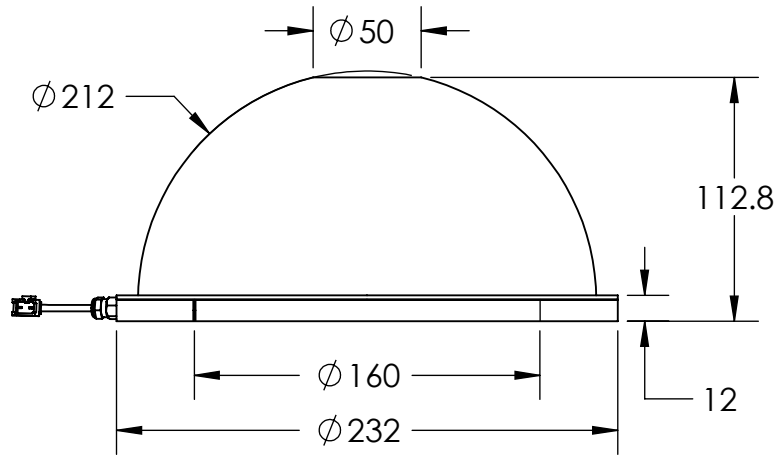

1 2 3 4 5 6 7 8

D

D

C

C