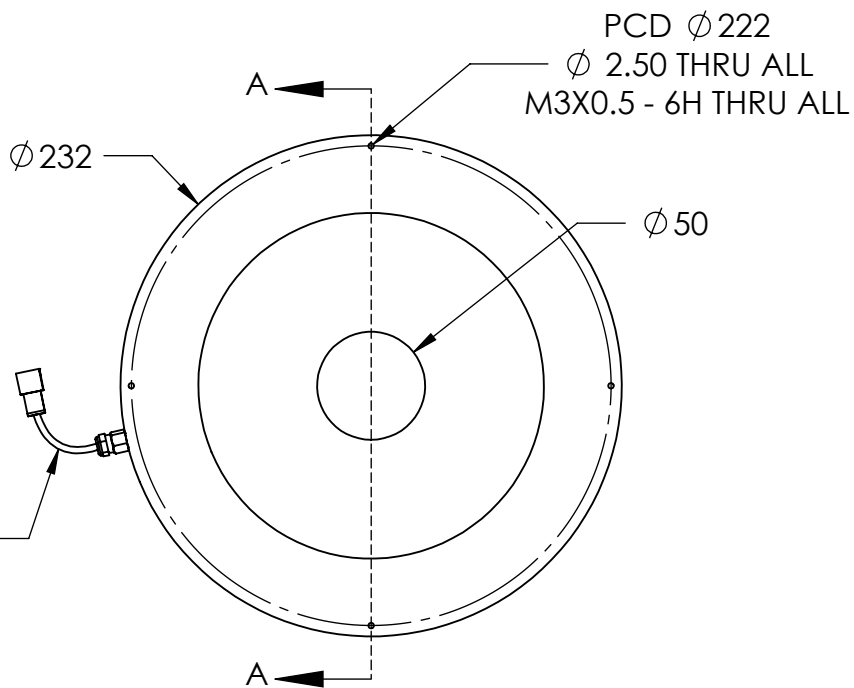

1 2 3 4 5 6 7 8

D

D

C

C

B

B

A

A

	DESIGN BY	FL LUEI	UNIT:	PRODUCT SERIES: LT4WRG SERIES	
	CHECK BY	KB TAN	MM		
	DATE	06/06/2018	REVISION:	TITLE	DRAWING LAYOUT
	MATERIAL	-	01	PART NO	LT4WRG200-00-1-B-24V
	FINISHING	-	SCALE:	DWG NO	-
QTY	-	1:1	SHEET 1 OF 1		

1 2 3 4 5 6 7 8